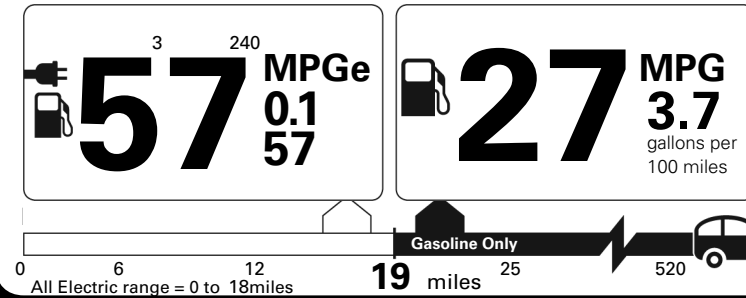

Metallic Paint 695.00

Protection Pkg Premier* 620.00

20" 5-Double Spoke Alloy Wheel 1,000.00

Harman Kardon Premium Sound 800.00

AIR QUALITY SYSTEM, MULTI FILTER3 250.00

Destination Charge 1,095.00

Total Suggested Retail Price: \$ 62,510.00

Fuel Economy and Environment

Plug-In Hybrid Vehicle
Electricity-Gasoline

Fuel Economy Small SUV 4WD range from 16 to 120 MPGe. The best vehicle rates 141 MPGe.

You save \$ 0
in fuel costs over 5 years compared to the average new vehicle.